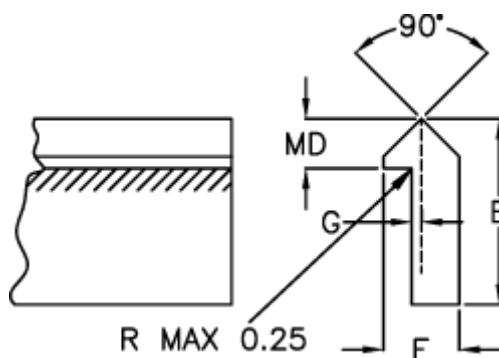

Data Sheet

Article number: 055546000

Description: Single edge track T4SS 6000mm

Measures

E = 26.97

F = 11.09

G = 2.36

Kg/m = 1.630